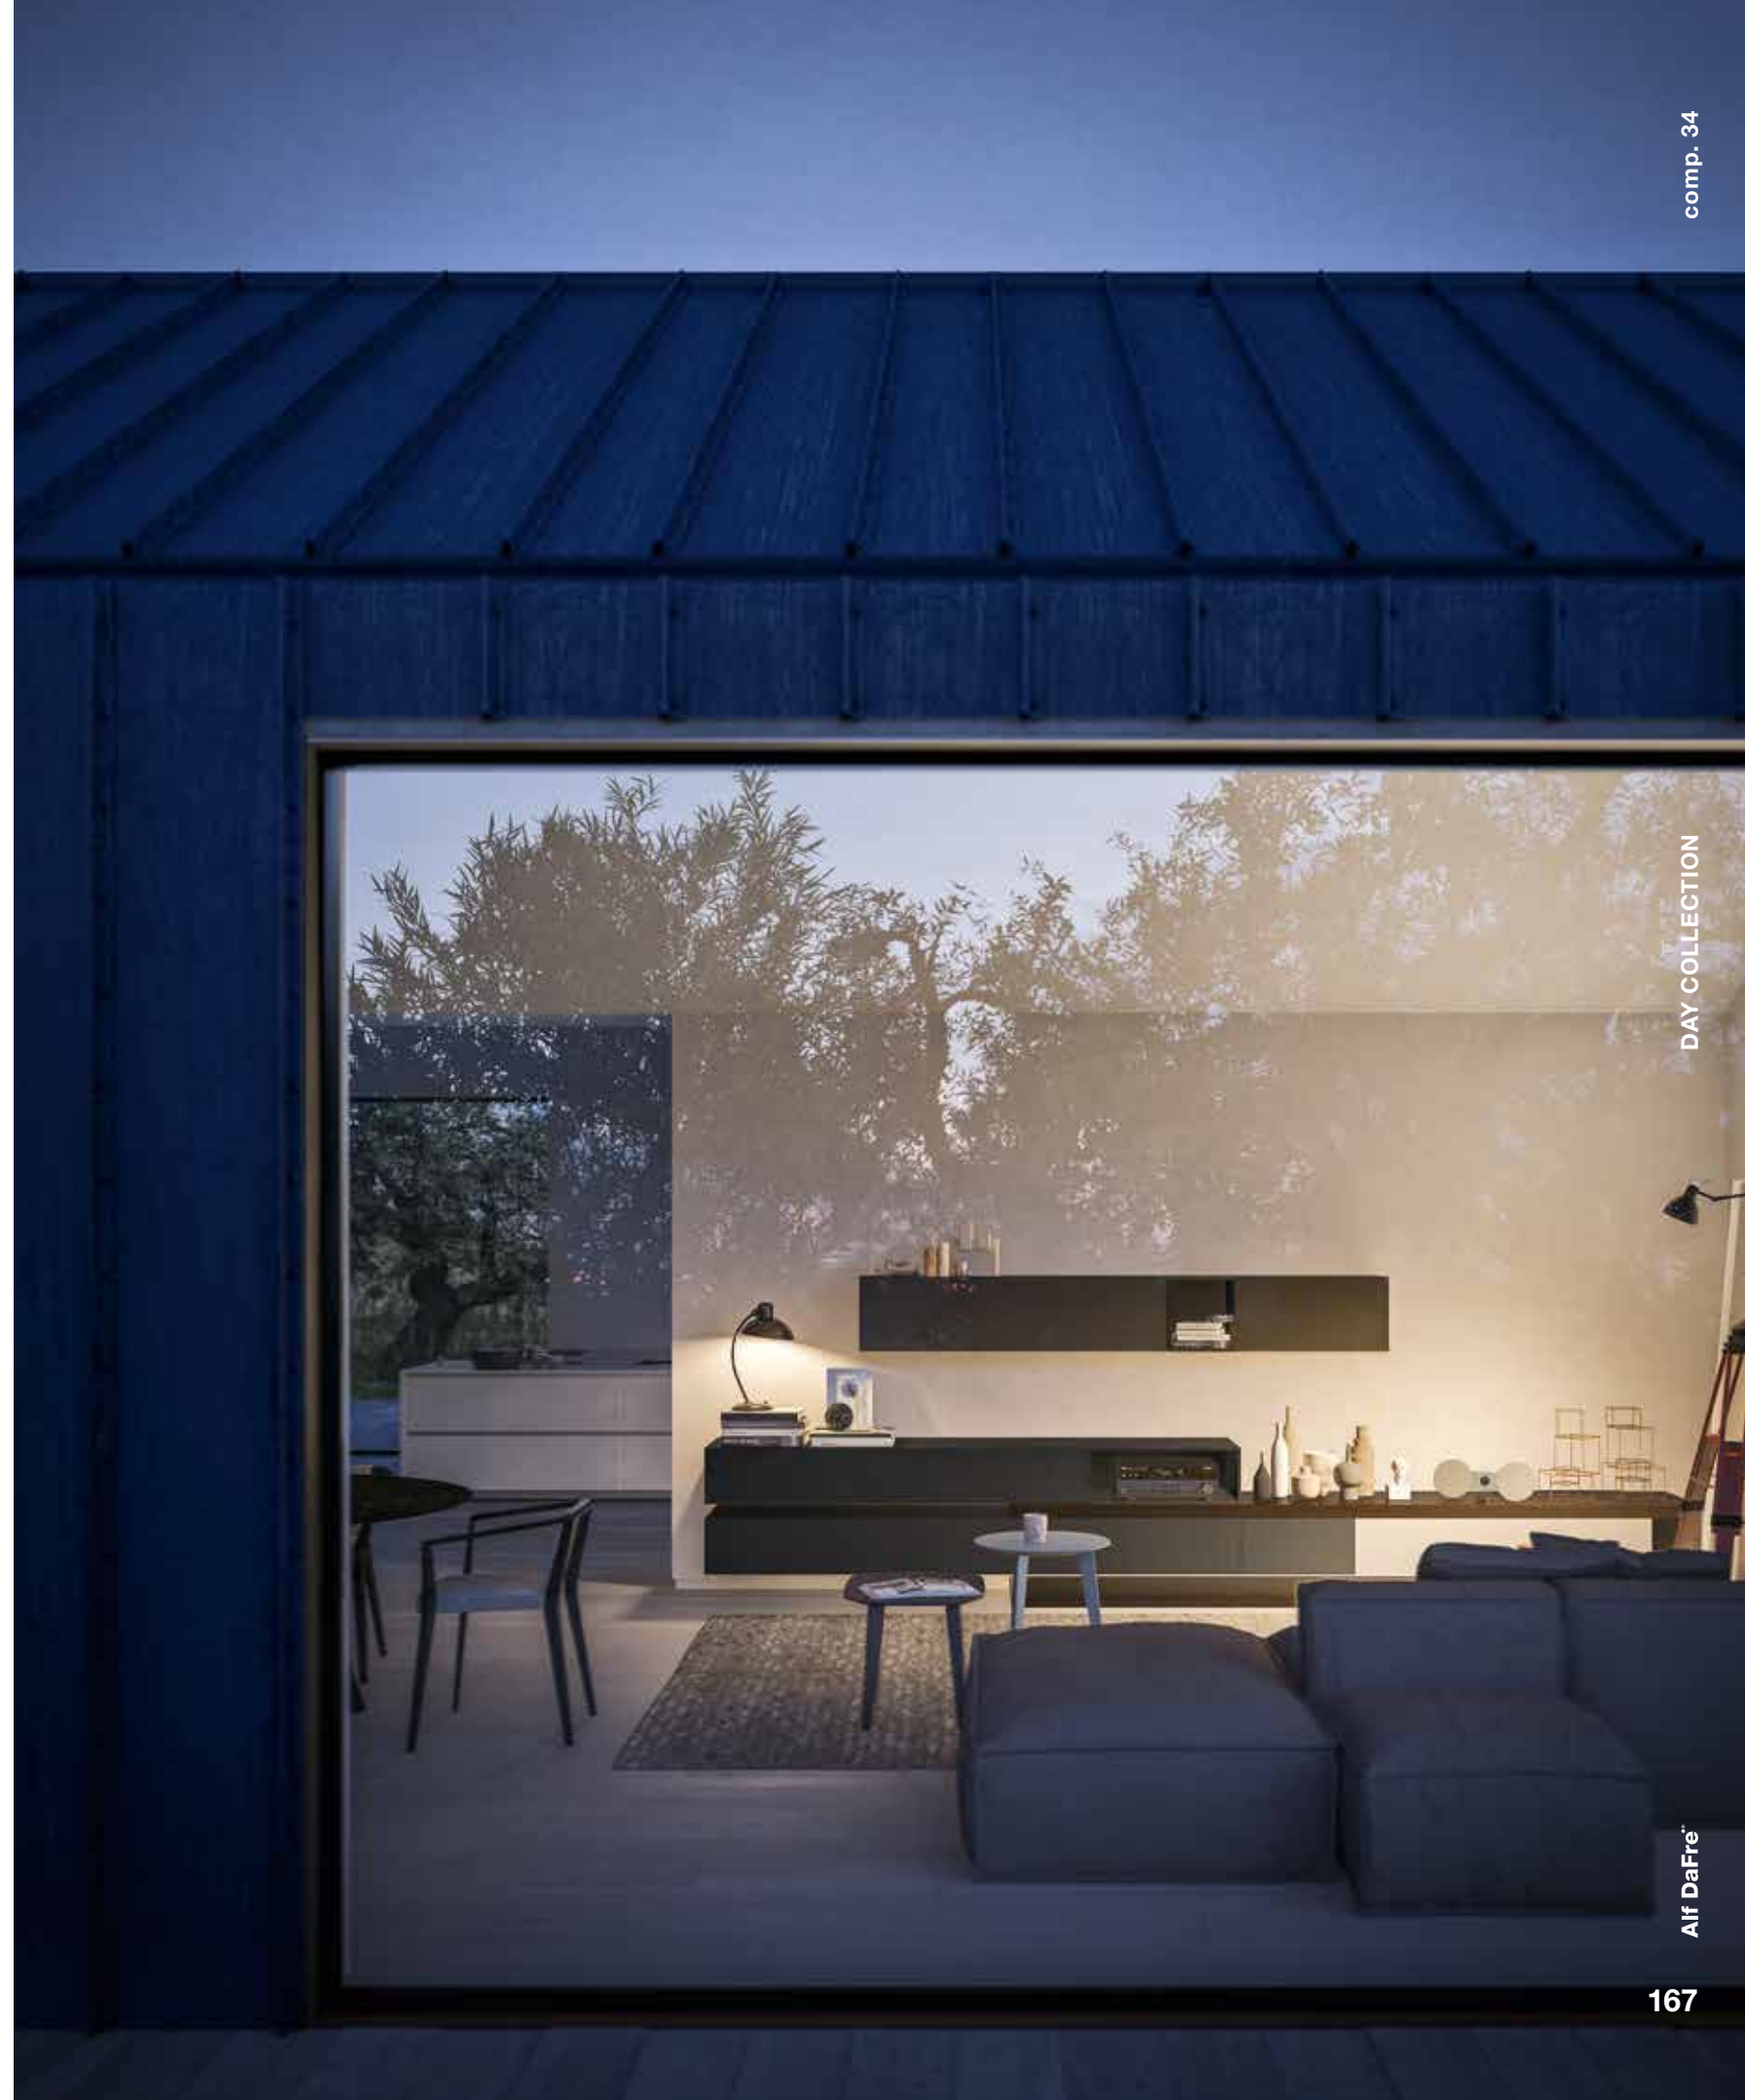

finiture / finishes
Fashion wood rovere Carbone / Carbone oak Fashion wood
Laccato opaco Modica / Carbone oak Fashion wood