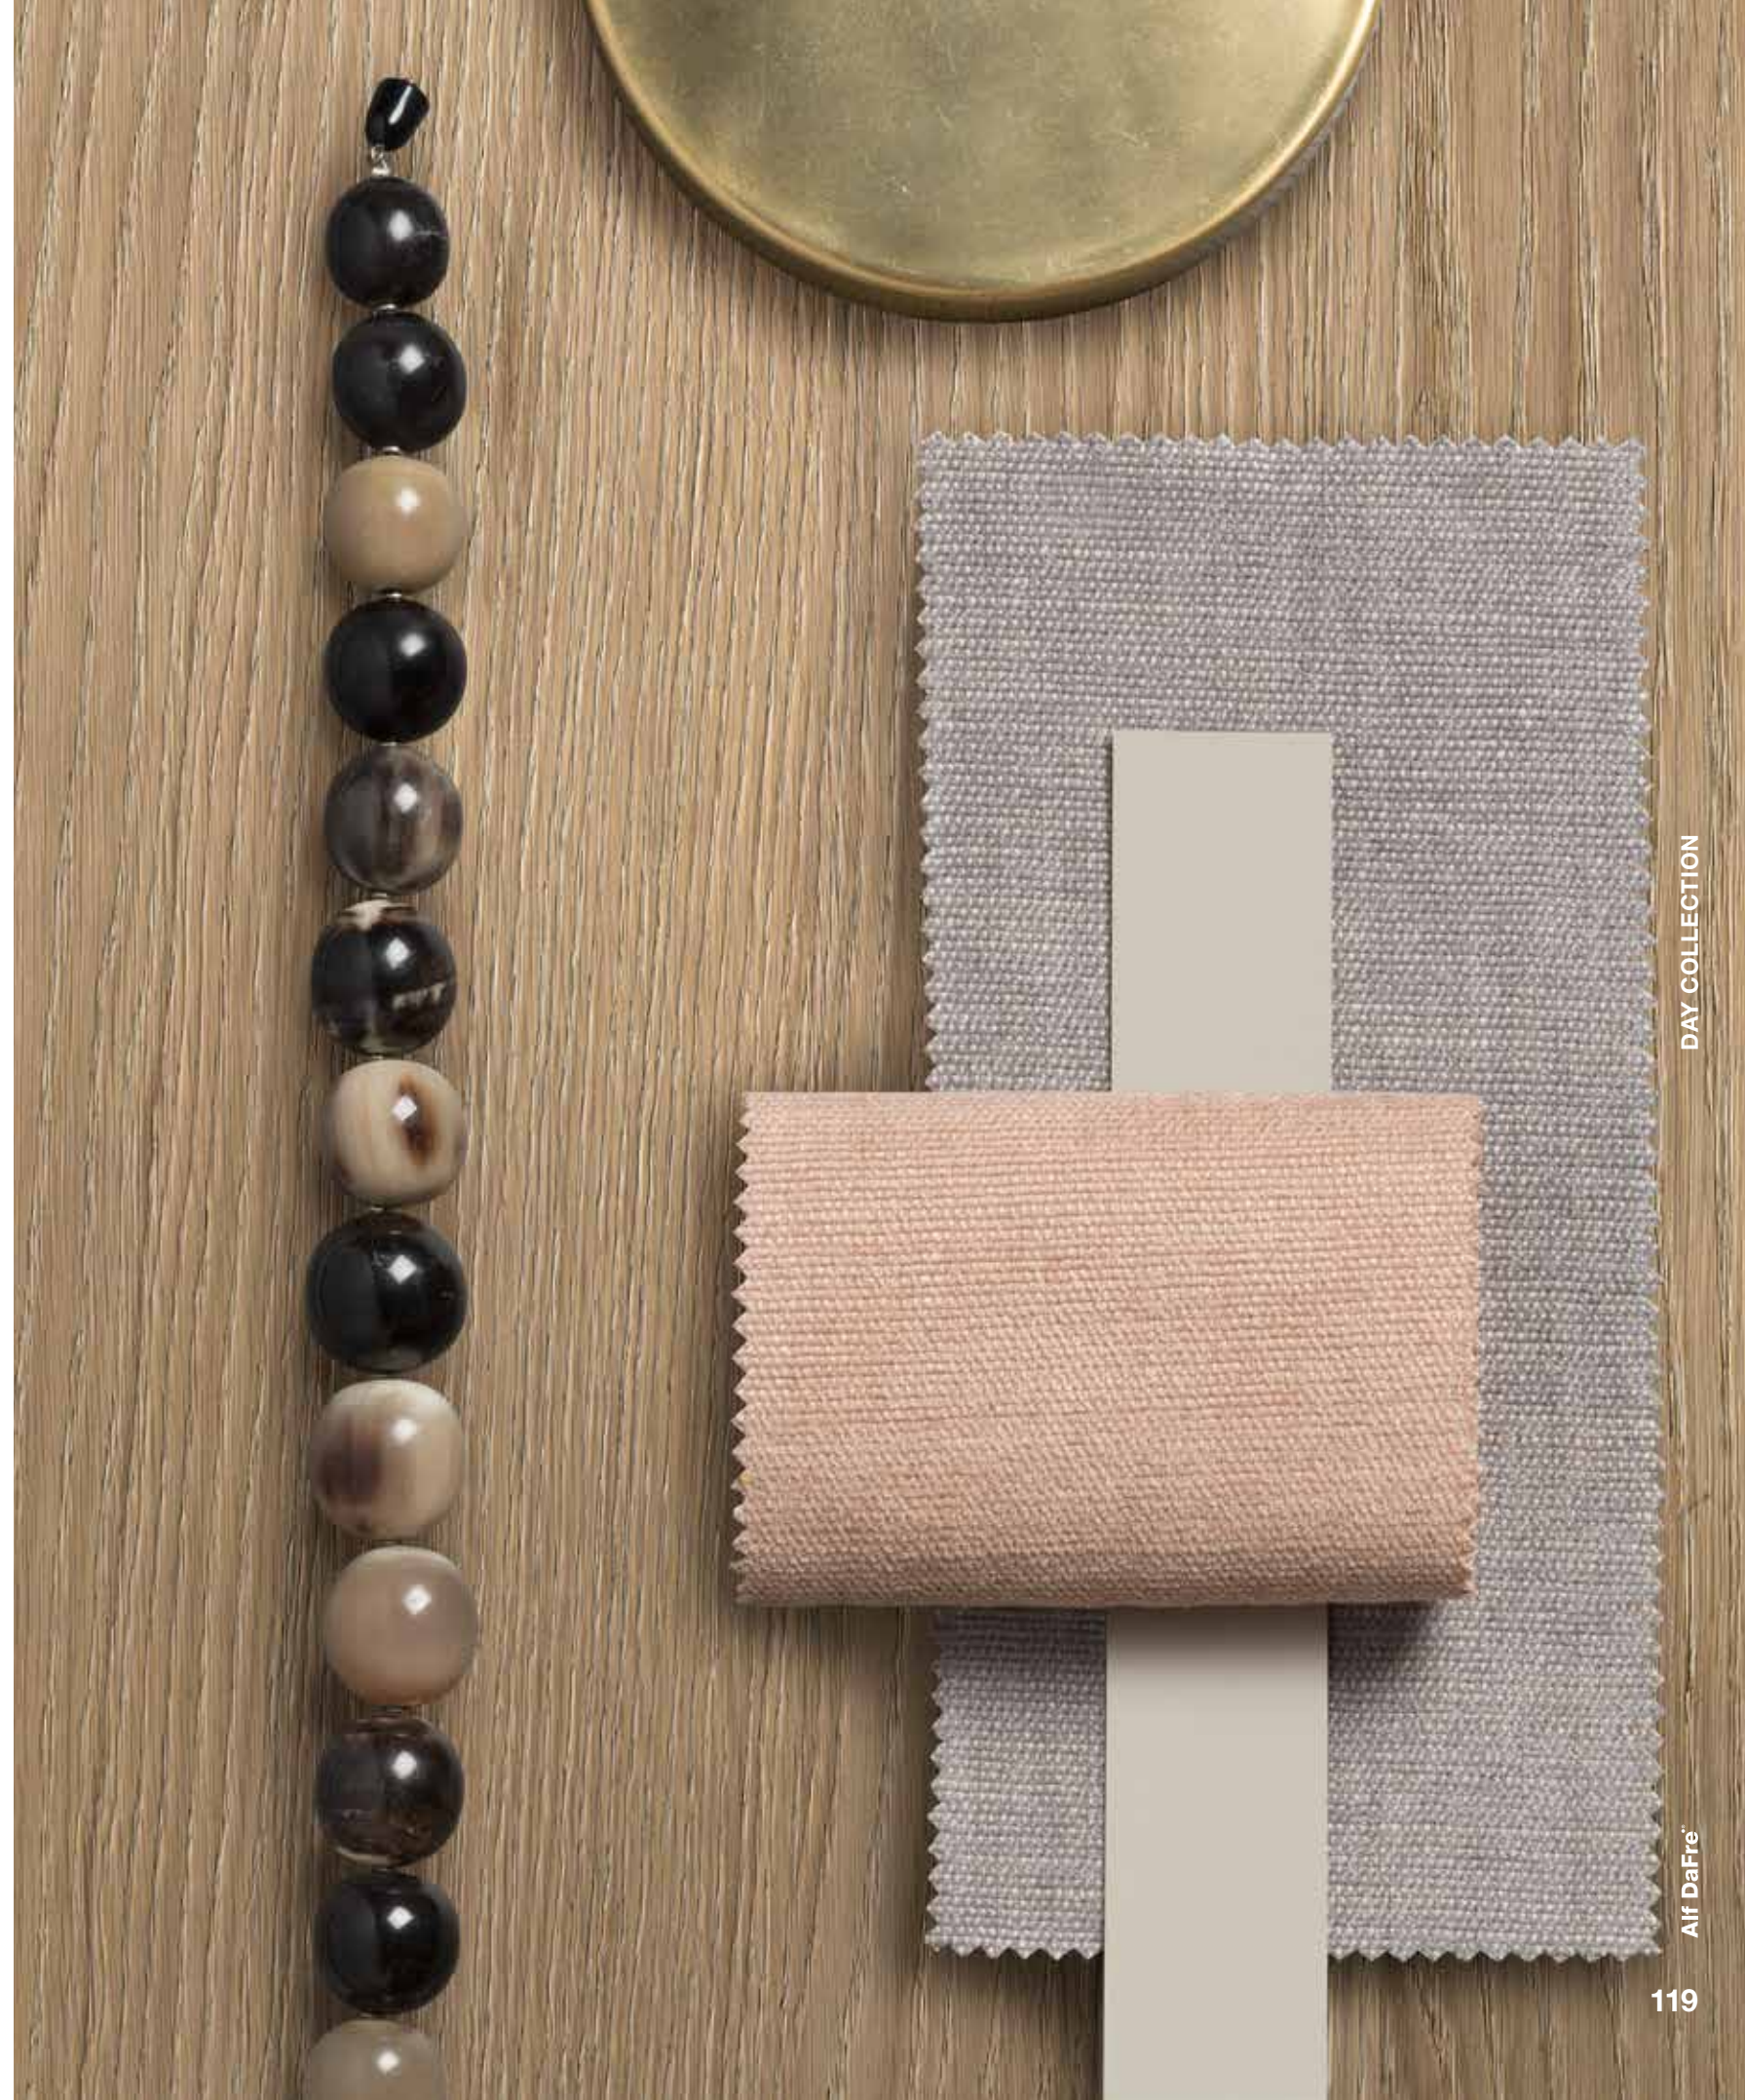

DAY Collection

Doppio gioco
Two sides to the design