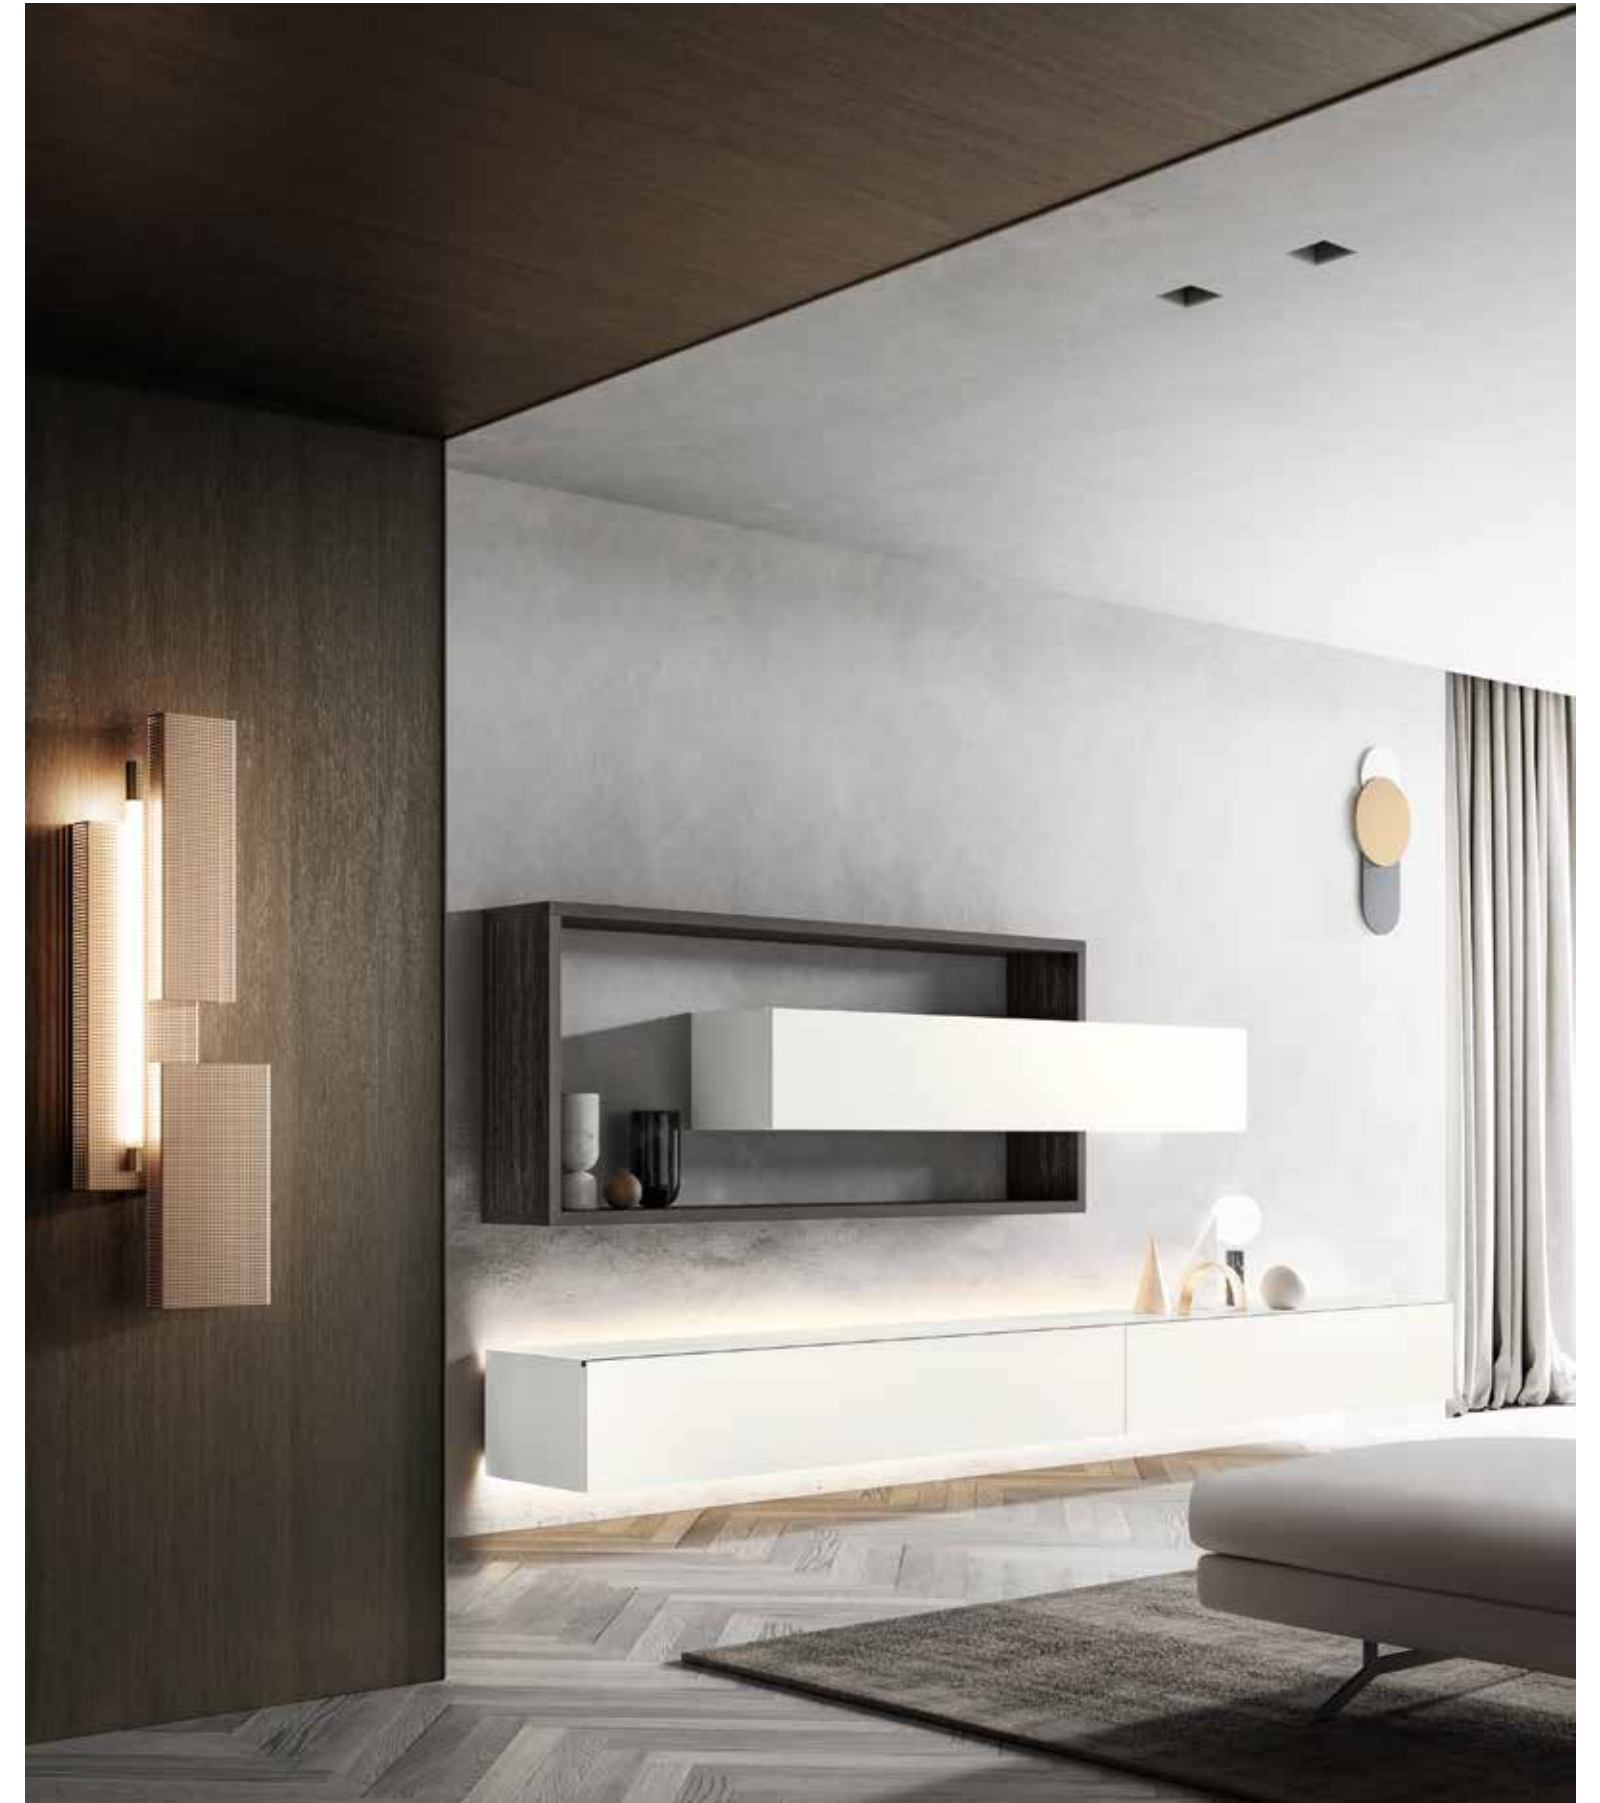

→ EN

**Wall-mounted base units** Neve surfaced with **PREMIUM led strip** light  
**Wall units** Neve surfaced  
**Shelves and dividers** Eukalipto Fossile surfaced  
**C15 handle** Moka Shine painted  
**KOBE** occasional tables  
**COPENAGHEN** sofas  
(Please see COMPLEMENTS for these items)  
**RELIEF** rug  
(Please see NEWS 2019 for this item)