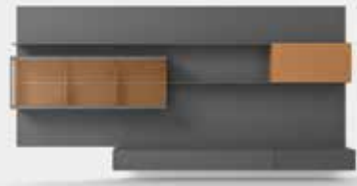

Composizioni a catalogo / Catalog composition

Comp. 13 → pag. 72
L413,5 P52,4 H200