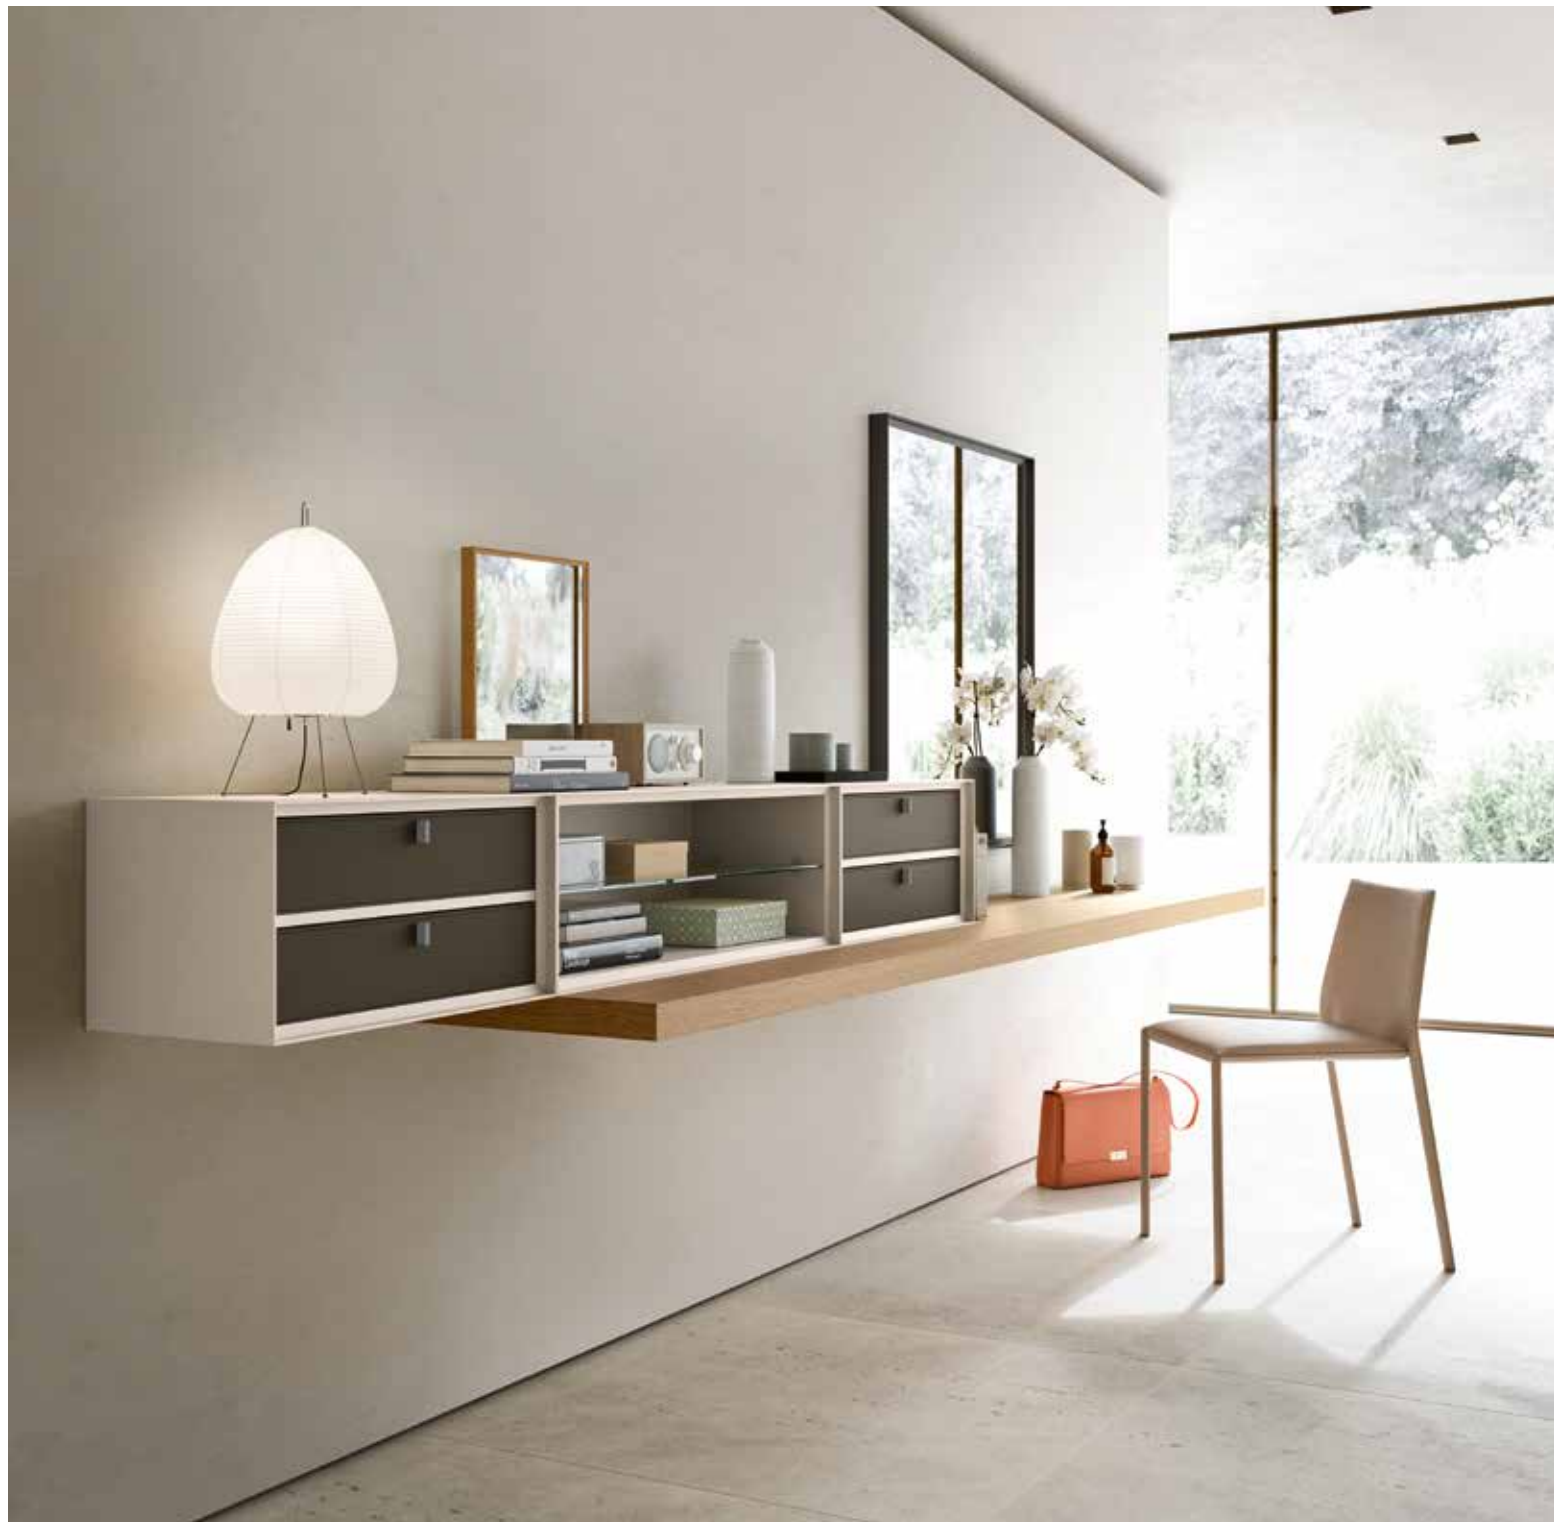

L384 P52,7 H123,6

→ **IT**
Panca sospesa Fashion wood
rovere Canapa
Pensili CUBE laccato
opaco Tortora e **Box interni**
rivestiti in cuoio 1031
FIL specchiera
(Per questo articolo vedi
GRUPPI NOTTE)
CORIUM sedia
(Per questo articolo vedi
COMPLEMENTI)

→ **EN**
Suspended bench in
Canapa oak Fashion wood
CUBE wall units lacquered
in matt Tortora and **Internal**
boxes upholstered in leather
1031
FIL mirror
(Please see BEDGROUPS
for this item)
CORIUM chair
(Please see COMPLEMENTS
for this item)