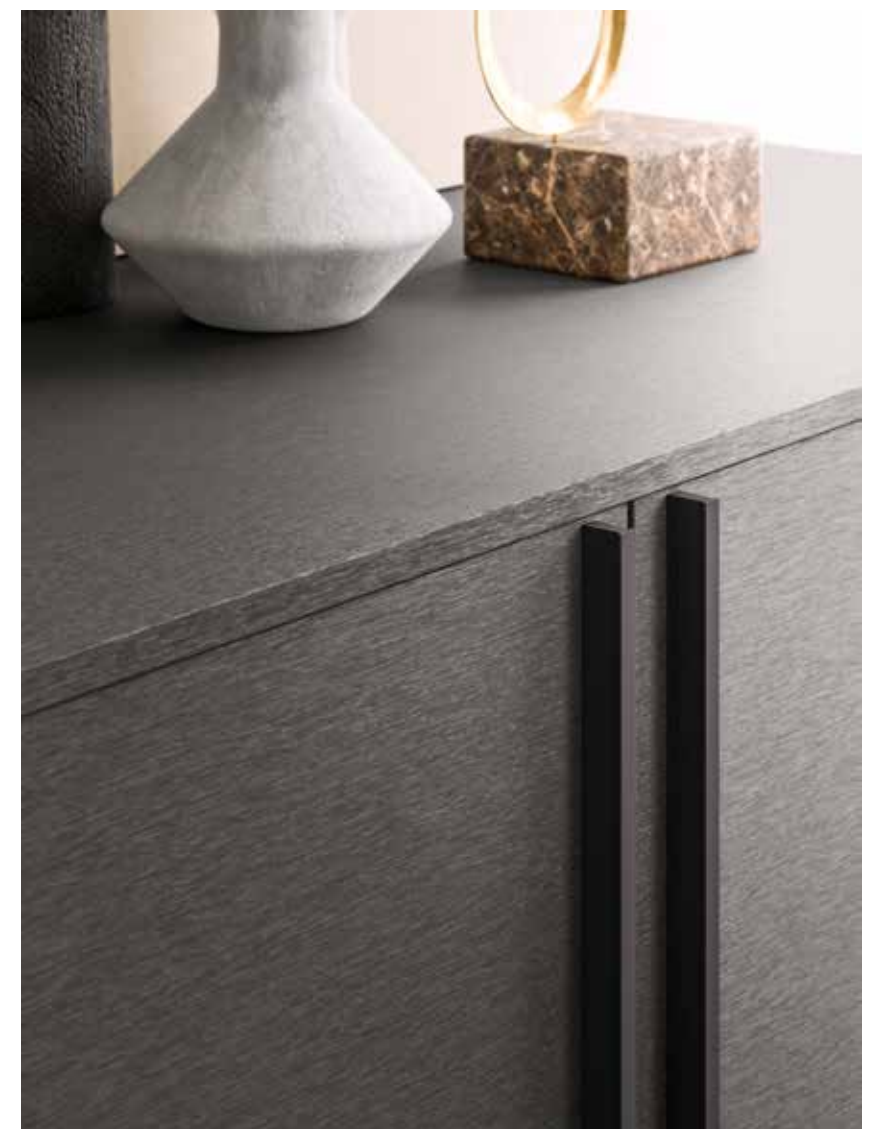

L256 P52,7 H161,4

→ IT

Pensili DOMINO laccato opaco Nude e nobilitato Metal Smoke
Credenza nobilitato Metal Smoke con **maniglia Z** e **Basamento** verniciato Moka Shine

→ EN

Domino wall units laquered in matt Nude and Metal Smoke surfaced
Cabinet Metal Smoke surfaced with **Z handle** and **Basement** Moka Shine painted